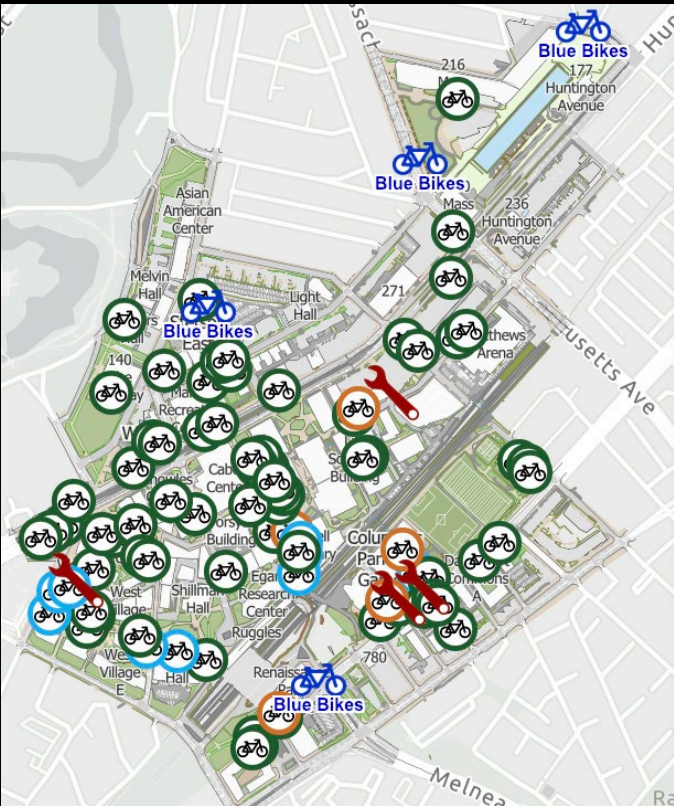

About Northeastern

- Founded in 1898, Northeastern University is renowned for our experiential learning model, high-impact research, deep partnerships, and worldwide reach.
- The university features a range of undergraduate and graduate programs leading to degrees through the doctorate in nine colleges and schools, with an exceptional co-op program
- Northeastern's main campus is located in the heart of Boston, in the Fenway, Roxbury, South End, and Back Bay neighborhoods. The university has 35,000 graduate and undergraduate students, on a 73-acre campus, made up of academic, administrative and residential buildings.

Commuter Infrastructure on Campus

- T stations on campus
- Secure bike parking
- Bike registration program
- Interactive infrastructure map

Safety Escorts and Shuttle Programs

- RedEye service
- Sheraton loop shuttle
- Burlington shuttle
- Nahant shuttle